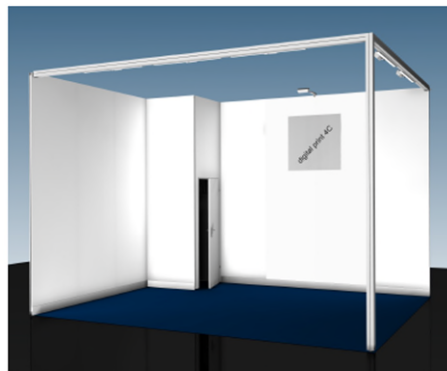

Newcomer-Package for Automechanika Frankfurt 2021

Booking form for a standard booth package of 9 m² to 32 m² for newcomers.

Service provided (specifications in regards to the booth size are in the attachment):

- ◆ Stand space
 - ◆ Positioning in the exhibitor area of your product group and according to an accepted booth offer
 - ◆ Stand construction incl. carpet (colour selectable according to pattern card)
 - ◆ Lighting: track mounted or extending spotlights (LED)
 - ◆ Walls 2,50 m or 3,50 m high, white, depending on booth size
 - ◆ Storage area, starting at 20 m² booth size
 - ◆ Company graphics on the back panel, max. 1 m² digital print 4C (the graphics must be available in ready to print PDF format)
 - ◆ Electricity 1 – 3 kW incl. 3 plug sockets and incl. electricity consumption
 - ◆ Pre- and evening stand cleaning
 - ◆ 2 additional exhibitor tickets
 - ◆ 50 free of charge visitor vouchers (single entry tickets)
-
- **Standard booth package price: 295,00 €/qm plus 585,00 € media package (Net excl. environmental and AUMA fee)**

Date

Company name/Stamp and Signature

Attachement: Binding declarations to the offer
Services/benefits in regards to the ordered booth size:

Booth-Size	Carpet	Walls (hight, white)	Storage area	Aluminium corsbeam system	Spot-Lights	Graphics 4-colors	1-3 KW Electrics	3-plug sockets	Pre- and daily cleaning
9 m ²	X	2,5 m	-	X	3	X	X	X	X
12 m ²	X	2,5 m	-	X	5	X	X	X	X
15 m ²	X	2,5 m	-	X	5	X	X	X	X
16 m ²	X	2,5 m	-	X	6	X	X	X	X
18 m ²	X	2,5 m	-	X	6	X	X	X	X
from 20 m ²	X	3,5 m	1 m ²	X	6	X	X	X	X
24-32 m ²	X	3,5 m	2 m ²	X	8	X	X	X	X

Draft of booth design corresponding to the special offer:

For booths from 9 m² to 18 m², without storage area (here 15 m² stand 2-sides-opened):

fairconstruction

For booths from 20 m² with storage area (here 20 m² stand 2-sides-opened):