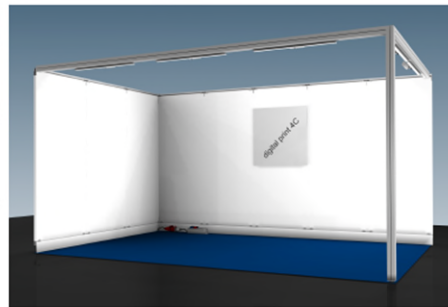

Newcomer-Package for Automechanika Frankfurt 2021

Booking form for a standard booth package of 9 m² to 32 m² for newcomers.

Service provided (specifications in regards to the booth size are in the attachment):

- ◆ Stand space
 - ◆ Positioning in the exhibitor area of your product group and according to an accepted booth offer
 - ◆ Stand construction incl. carpet (colour selectable according to pattern card)
 - ◆ Lighting: track mounted or extending spotlights (LED)
 - ◆ Walls 2,50 m or 3,50 m high, white, depending on booth size
 - ◆ Storage area, starting at 20 m² booth size
 - ◆ Company graphics on the back panel, max. 1 m² digital print 4C (the graphics must be available in ready to print PDF format)
 - ◆ Electricity 1 – 3 kW incl. 3 plug sockets and incl. electricity consumption
 - ◆ Pre- and evening stand cleaning
 - ◆ 2 additional exhibitor tickets
 - ◆ 50 free of charge visitor vouchers (single entry tickets)
-
- **Standard booth package price: 295,00 €/qm plus 585,00 € media package (Net excl. environmental and AUMA fee)**

Date

Company name/Stamp and Signature

Attachement: Binding declarations to the offer
Services/benefits in regards to the ordered booth size:

Booth-Size	Carpet	Walls (hight, white)	Storage area	Aluminium corsbeam system	Spot-Lights	Graphics 4-colors	1-3 KW Electrics	3-plug sockets	Pre- and daily cleaning
9 m ²	X	2,5 m	-	X	3	X	X	X	X
12 m ²	X	2,5 m	-	X	5	X	X	X	X
15 m ²	X	2,5 m	-	X	5	X	X	X	X
16 m ²	X	2,5 m	-	X	6	X	X	X	X
18 m ²	X	2,5 m	-	X	6	X	X	X	X
from 20 m ²	X	3,5 m	1 m ²	X	6	X	X	X	X
24-32 m ²	X	3,5 m	2 m ²	X	8	X	X	X	X

Draft of booth design corresponding to the special offer:

For booths from 9 m² to 18 m², without storage area (here 15 m² stand 2-sides-opened):

fairconstruction

For booths from 20 m² with storage area (here 20 m² stand 2-sides-opened):