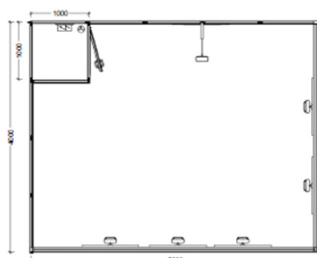

- ◆ Stand space
 - ◆ Positioning in the exhibitor area of your product group and according to an accepted booth offer
 - ◆ Stand construction incl. carpet (colour selectable according to pattern card)
 - ◆ Lighting: track mounted or extending spotlights (LED)
 - ◆ Walls 2,50 m or 3,50 m high, white, depending on booth size
 - ◆ Storage area, starting at 20 m² booth size
 - ◆ Company graphics on the back panel, max. 1 m² digital print 4C (the graphics must be available in ready to print PDF format)
 - ◆ Electricity 1 – 3 kW incl. 3 plug sockets and incl. electricity consumption
 - ◆ Pre- and evening stand cleaning
 - ◆ 2 additional exhibitor tickets
 - ◆ 50 free of charge visitor vouchers (single entry tickets)
-
- **Standard booth package price: 295,00 €/qm plus 585,00 € media package (Net excl. environmental and AUMA fee)**

Date

Company name/Stamp and Signature

Attachement: Binding declarations to the offer
Services/benefits in regards to the ordered booth size:

Booth-Size	Carpet	Walls (hight, white)	Storage area	Aluminium corsbeam system	Spot-Lights	Graphics 4-colors	1-3 KW Electrics	3-plug sockets	Pre- and daily cleaning
9 m ²	X	2,5 m	-	X	3	X	X	X	X
12 m ²	X	2,5 m	-	X	5	X	X	X	X
15 m ²	X	2,5 m	-	X	5	X	X	X	X
16 m ²	X	2,5 m	-	X	6	X	X	X	X
18 m ²	X	2,5 m	-	X	6	X	X	X	X
from 20 m ²	X	3,5 m	1 m ²	X	6	X	X	X	X
24-32 m ²	X	3,5 m	2 m ²	X	8	X	X	X	X

Draft of booth design corresponding to the special offer:

For booths from 9 m² to 18 m², without storage area (here 15 m² stand 2-sides-opened):

fairconstruction

For booths from 20 m² with storage area (here 20 m² stand 2-sides-opened):