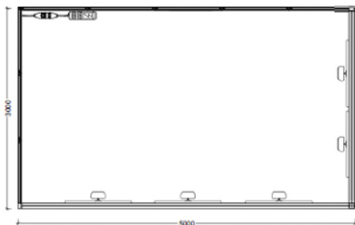

- ◆ Stand space
 - ◆ Positioning in the exhibitor area of your product group and according to an accepted booth offer
 - ◆ Stand construction incl. carpet (colour selectable according to pattern card)
 - ◆ Lighting: track mounted or extending spotlights (LED)
 - ◆ Walls 2,50 m or 3,50 m high, white, depending on booth size
 - ◆ Storage area, starting at 20 m² booth size
 - ◆ Company graphics on the back panel, max. 1 m² digital print 4C (the graphics must be available in ready to print PDF format)
 - ◆ Electricity 1 – 3 kW incl. 3 plug sockets and incl. electricity consumption
 - ◆ Pre- and evening stand cleaning
 - ◆ 2 additional exhibitor tickets
 - ◆ 50 free of charge visitor vouchers (single entry tickets)
-
- **Standard booth package price: 295,00 €/qm plus 585,00 € media package (Net excl. environmental and AUMA fee)**

Date

Company name/Stamp and Signature

Attachement: Binding declarations to the offer
Services/benefits in regards to the ordered booth size:

Booth-Size	Carpet	Walls (hight, white)	Storage area	Aluminium corsbeam system	Spot-Lights	Graphics 4-colors	1-3 KW Electrics	3-plug sockets	Pre- and daily cleaning
9 m ²	X	2,5 m	-	X	3	X	X	X	X
12 m ²	X	2,5 m	-	X	5	X	X	X	X
15 m ²	X	2,5 m	-	X	5	X	X	X	X
16 m ²	X	2,5 m	-	X	6	X	X	X	X
18 m ²	X	2,5 m	-	X	6	X	X	X	X
from 20 m ²	X	3,5 m	1 m ²	X	6	X	X	X	X
24-32 m ²	X	3,5 m	2 m ²	X	8	X	X	X	X

Draft of booth design corresponding to the special offer:

For booths from 9 m² to 18 m², without storage area (here 15 m² stand 2-sides-opened):

fairconstruction

For booths from 20 m² with storage area (here 20 m² stand 2-sides-opened):